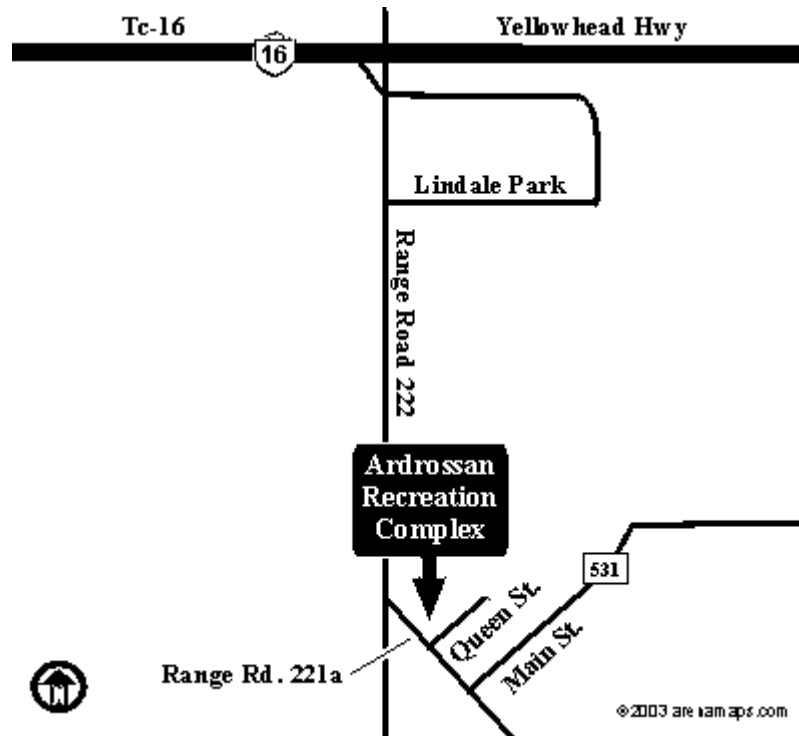

Ardrossan Recreation Complex

80 - 1st Ave.

Ardrossan, AB T8E2E2

780-922-3377

[Click here to view this location on Google Maps](#)

Driving Instructions:

From Hwy-16: Take Hwy-16 to Range Road 222. South on Range Road 222 to Range Road 221a. Left on Range Road 221a to Queen St. (first street on left). Left on Queen and arena is on your left. (Take note that although the address is on 1st Ave., you really never go onto 1st Ave.)

(Directions by Ardrossan Recreation Complex - JMS)