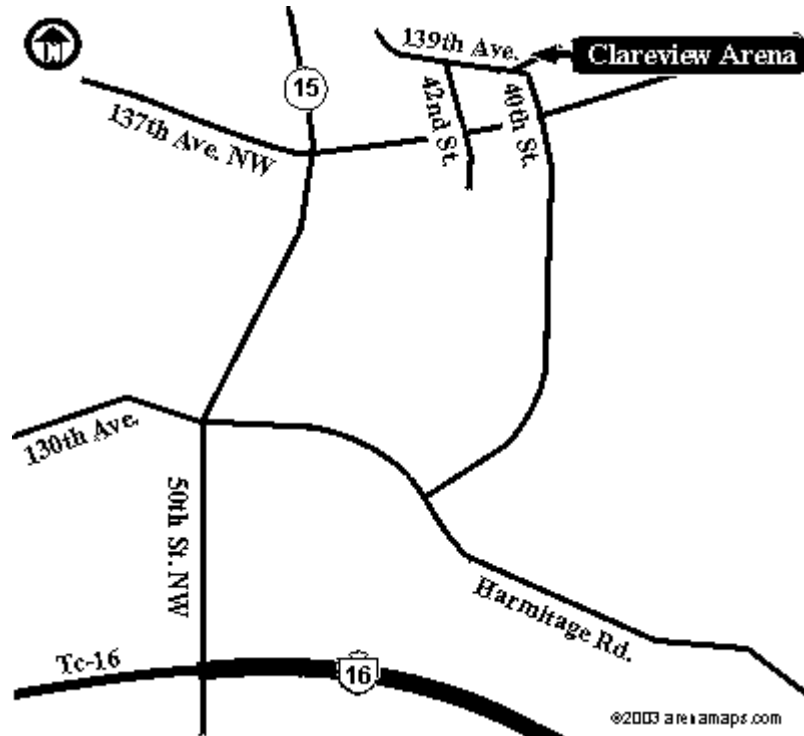

**Clareview Arena**

3804 - 139 Ave.

Edmonton, AB T5J2N5

780-496-6990

**Driving Instructions:**

**From T-C Hwy-16/Yellowhead Hwy:** T-C Hwy-16/Yellowhead Hwy. to 50th St. NW.  
North on 50th St. to 137th Ave. Right on 137th to 40th St. Left on 40th to 139th Ave.  
Right on 139th to Clareview Arena. THE Arena will be on your left.