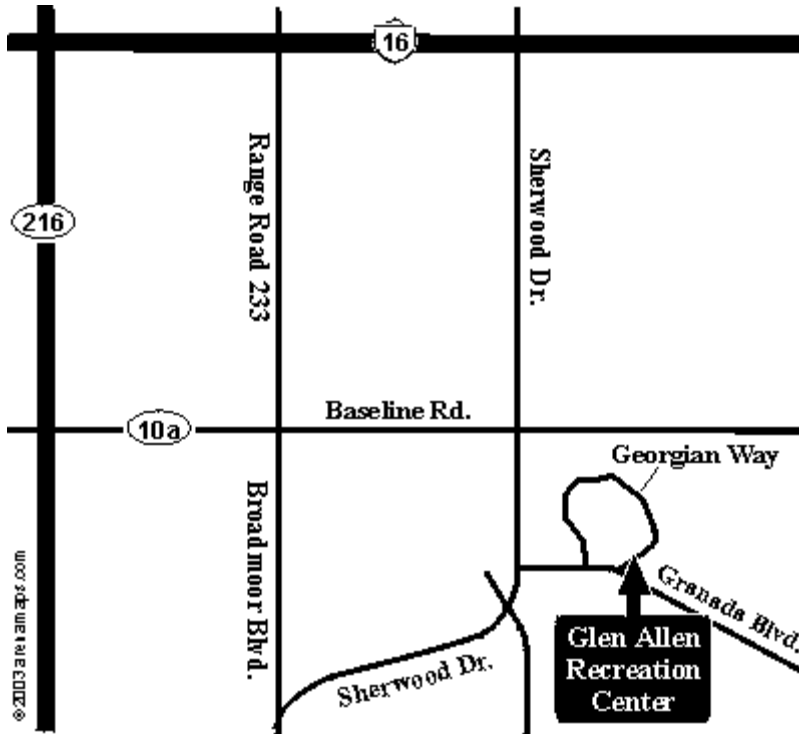

Glen Allan Recreation Centre
199 Georgian Way
Sherwood Park, AB T8H2G4
780-467-4404

Driving Instructions:

From Yellowhead Hwy./Hwy-16: Yellowhead Hwy./Hwy-16 to the Sherwood Dr. South on Sherwood to Granada. Left on Granada (just after the mall) to Georgia Way (Note that Georgian Way is a circular road with two accesses from Granada - take the 2nd Georgian Way). Left on Georgian Way (2nd one) to Glen Allan Recreation Center. The arena will be on your left.