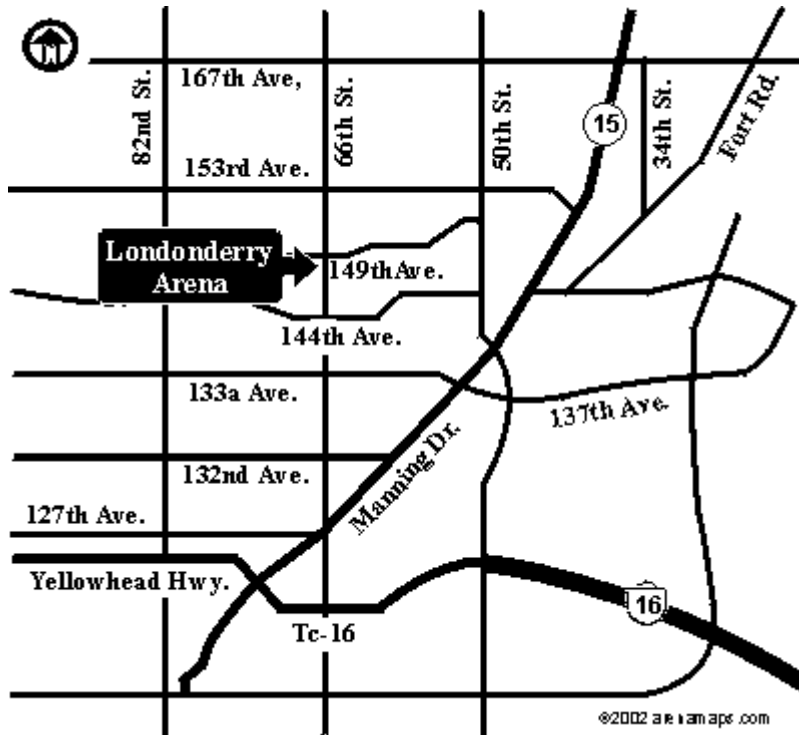

Londonderry Arena

Londonderry Complex

14520 - 66 St.

Edmonton, AB T5J2N5

780-428-4879

Coming off Yellowhead Trail from Sherwood Park you take the 66 St. exit and head North. Continue north just past 144 Ave. (M.E.LaZerte High School on your left) and you will find the Leisure Center directly behind M.E.LaZerte. Ample parking available. To come back to Sherwood Park, take 66 St. south to Yellowhead Trail, turn L and you are now EB on Yellowhead Trail. Take the appropriate exit back into Sherwood Park.